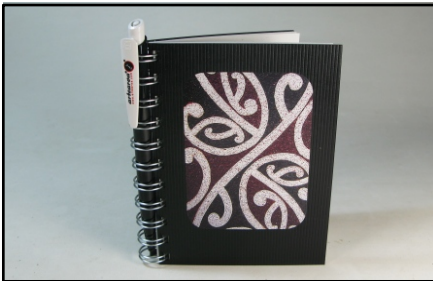

Stationery & Gifts

Handmade
Journals

Handmade in NZ, Clear plastic slipcase and pen.
Size: 150x210mm.
\$49.50 ea.

Stationery & Gifts

Compendia

Handmade in NZ, Ring Binder A4 size.
Size: 245x310mm.
\$79.50 ea.

Stationery & Gifts

Handmade
Photo Albums

Handmade in NZ. Black pages with interleaves
Size: 240x170mm.
\$59.50/69.00 ea.

Stationery & Gifts

Handmade
Visitors books

Handmade in NZ. Recycled paper pages.
Size: 240x170mm: **\$59.50/69.50 ea.**

Stationery & Gifts

Ana - Classic - Ahua
Foiled Notebooks

Made in NZ, Clear plastic slipcase and pen.
Size: 110x140mm.
\$22.00 ea.

Classic - Ahua Size: 150x210mm.
Foiled Journals **\$45.000 ea.**

Stationery & Gifts