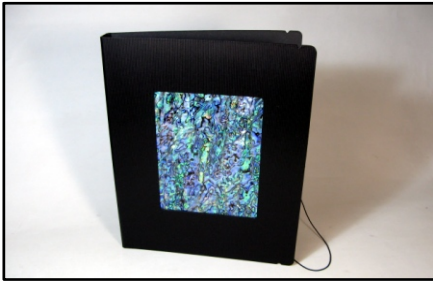

Stationery & Gifts

Compendia

Handmade in NZ, Ring Binder A4 size.
Size: 245x310mm.
$79.50 ea.